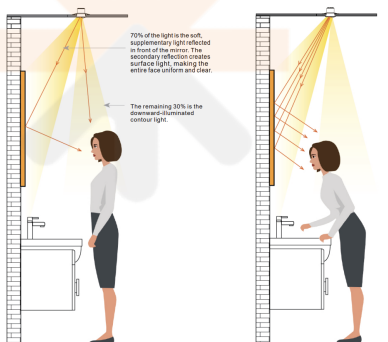

PRODUCT INFORMATION

Application Type	Recessed Down Lighters
Housing Type	Die Cast Aluminum
Housing Colour	White
Colour Temperature	3000K
Light distribution	15°x30°
Dimmable	Yes
Controls	Analog, Dali, On/off, Phase Cut
Wattage Upto	12W
Size	Dia: 82mm, Height: 70mm, Cutout: 75mm
CRI	≥90
IP Rating	IP20