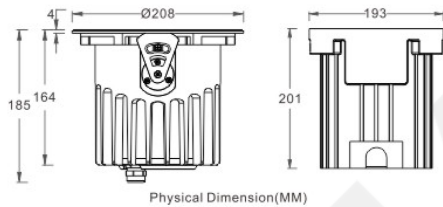

PRODUCT INFORMATION

Application Type	Luminn inground lights
Housing Type	Die Cast Aluminum
Housing Colour	Grey
Colour Temperature	3500K, 6500k, 2700K, 3000K, 4000K, 6000K
Dimmable	Yes
Controls	Analog, Dali, On/off
Wattage Upto	3W, 5W
Size	dia: 208mm, height: 201mm
Driver	Inbuilt, Remote