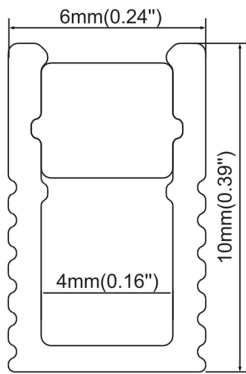

### PRODUCT INFORMATION

<b>Application Type</b>	Profile Lights
<b>Housing Type</b>	Die Cast Aluminum
<b>Dimmable</b>	Yes

HALOMAX  
LIGHTING SOLUTIONS