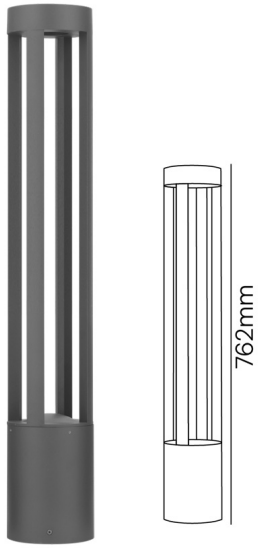

**PRODUCT INFORMATION**

<b>Application Type</b>	Bollard Lights
<b>Housing Type</b>	Die Cast Aluminum
<b>Housing Colour</b>	Grey
<b>Controls</b>	On/off
<b>Colour Temperature</b>	3000K
<b>Driver</b>	Inbuilt
<b>IP Rating</b>	IP65
<b>Wattage Upto</b>	12W
<b>Size</b>	Height: 762mm, 508mm, 254mm