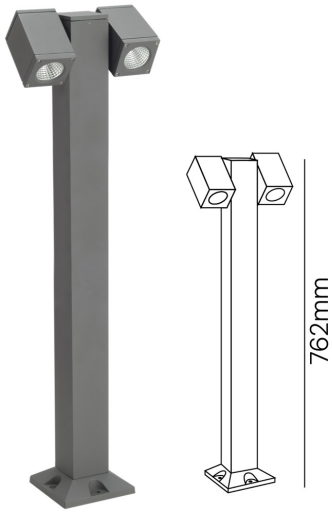

**PRODUCT INFORMATION**

<b>Application Type</b>	Bollard Lights
<b>Housing Type</b>	Die Cast Aluminum
<b>Housing Colour</b>	Grey
<b>Controls</b>	On/off
<b>Colour Temperature</b>	3000K
<b>Driver</b>	Inbuilt
<b>IP Rating</b>	IP65
<b>Wattage Upto</b>	2x5w
<b>Size</b>	Height: 762mm, 508mm, 305mm