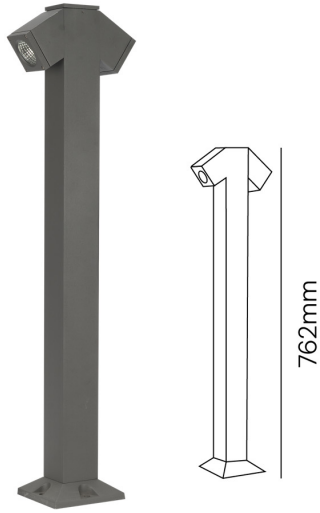

PRODUCT INFORMATION

Application Type	Bollard Lights
Housing Type	Die Cast Aluminum
Housing Colour	Grey
Controls	On/off
Colour Temperature	3000K
Driver	Inbuilt
IP Rating	IP65
Wattage Upto	2x5w
Size	Height: 305mm, 508mm, 762mm