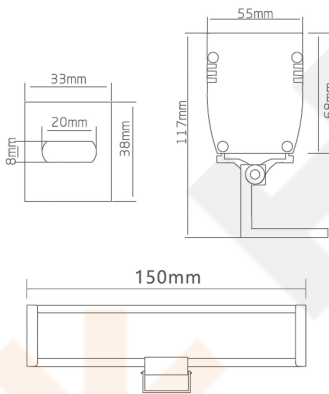

PRODUCT INFORMATION

Application Type	Uplighters
Housing Type	Die Cast Aluminum
Housing Colour	Grey
Colour Temperature	3000K
Dimmable	Yes
Wattage Upto	9W
Light distribution	15°, 15°-55°
Controls	Analog, Dali, On/off
Driver	Inbuilt, Remote
Input Voltage	220V, 24V
IP Rating	IP65
Size	33x38mm, Length: 150mm