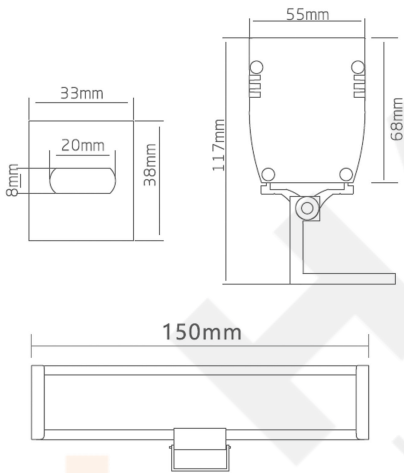

**PRODUCT INFORMATION**

<b>Application Type</b>	Uplighters
<b>Housing Type</b>	Die Cast Aluminum
<b>Housing Colour</b>	Grey
<b>Colour Temperature</b>	3000K
<b>Dimmable</b>	No
<b>Wattage Upto</b>	9W
<b>Light distribution</b>	15°, 15°-55°