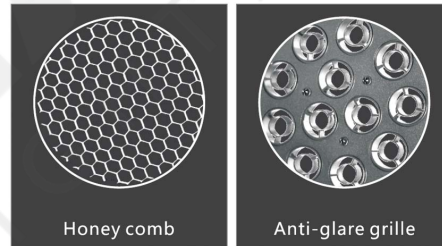

Optical Controlling Accessories